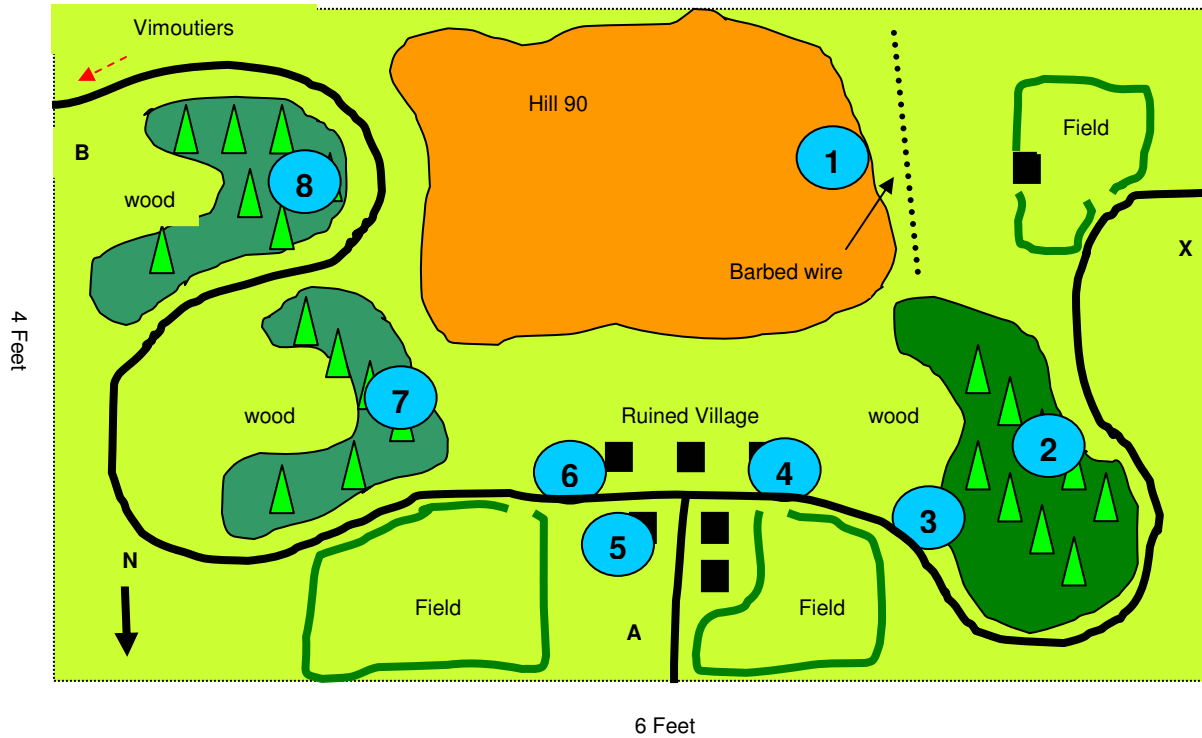

## Map 2; Falaise Pocket 20<sup>th</sup> August 1944

### Key to positioning of Allied units on map above

1. Captured 105mm Howitzer and 4 crew
2. Infantry company of Queen's Rifles of Canada
3. Two platoons of 6pdr AT guns and tows
4. Infantry company of the Queen's Rifles of Canada
5. M10 Tank Destroyer
6. HQ of Queen's Rifles and a 6pdr AT gun and tow
7. Infantry company of the Queen's Rifles of Canada plus 2 x 3 inch mortars
8. Under strength company of the Queen's rifles of Canada